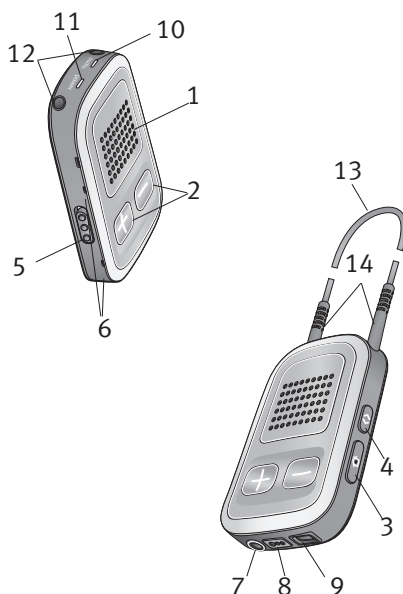

## Technical data

The Unitron uDirect™ 3 has the convenience of wireless streaming of audio input sources together with remote control functionality for Unitron hearing instruments. uDirect 3 connects Unitron hearing instruments to Bluetooth® devices such as cellular phones, uTV™3, uTV 2, MP3 players and FM receivers and offers spoken voice notifications.

### Description

- 1 Access (A)
- 2 Volume (+/-)
- 3 Home (house icon)
- 4 Connect (left arrow)
- 5 On/Off switch (I/O)
- 6 Microphone openings
- 7 Audio input (3.5 mm jack)
- 8 FM input (Europlug)
- 9 Charging input (mini-USB)
- 10 Audio indicator
- 11 Power indicator (power)
- 12 Neckloop sockets
- 13 Neckloop (with antenna)
- 14 Neckloop plugs

### General information

Dimensions (LxWxH):	7.2 x 4.9 x 1.4 cm (2.8 x 1.9 x 0.6 inches)
Weight:	46 g
Color:	Cashmere silver
Operating conditions:	0° C to 40° C (32° F to 104° F) relative humidity of <95% (non condensing)
Storage and transportation conditions:	-20° C to 60° C (-4° F to 140° F) relative humidity of <90% (non condensing)